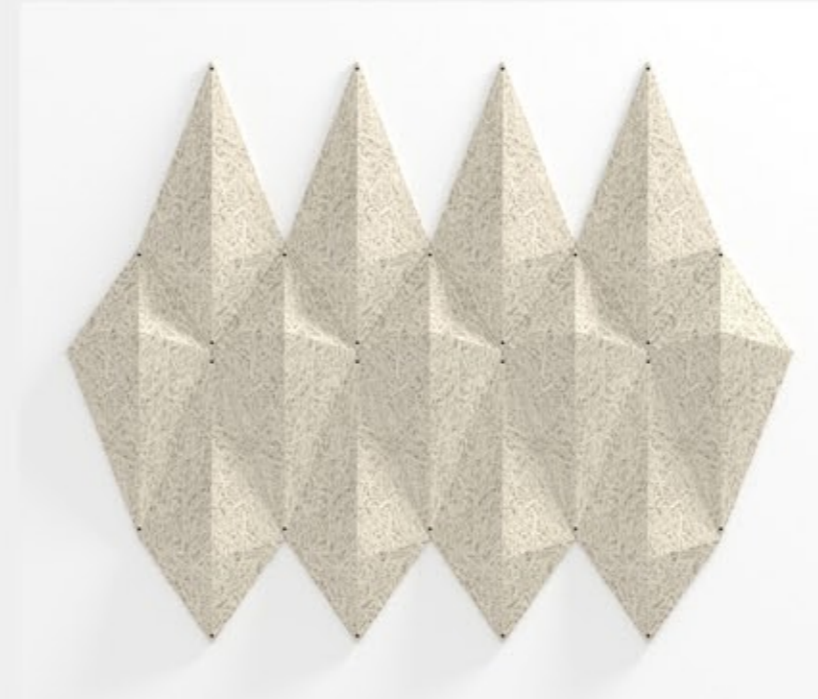

EDGE

CONCEPT

EDGE is an acoustic product which gives the room life in a sculptural and modern way.

Apart from EDGE is beautiful to look at the various angled surfaces helps the sound getting isolated from all sides.

EDGE is a product that can be used in private and the buisnessmarket.

The shape and size of EDGE makes it easy to set up on the desired surface whether it is on the wall or ceiling.
The size of the EDGE makes it possible to fit it in many different sizes of surfaces.

EDGE can be assembled by the consumer wants and needs. Whether it is on a narrow horizontal wall or on a higher vertical wall EDGE can be assembled in the desired direction.

An idea for further development on EDGE could be to make it possible to use EDGE as a room divider. Thus, a room divider which is also a acoustic and modern product.