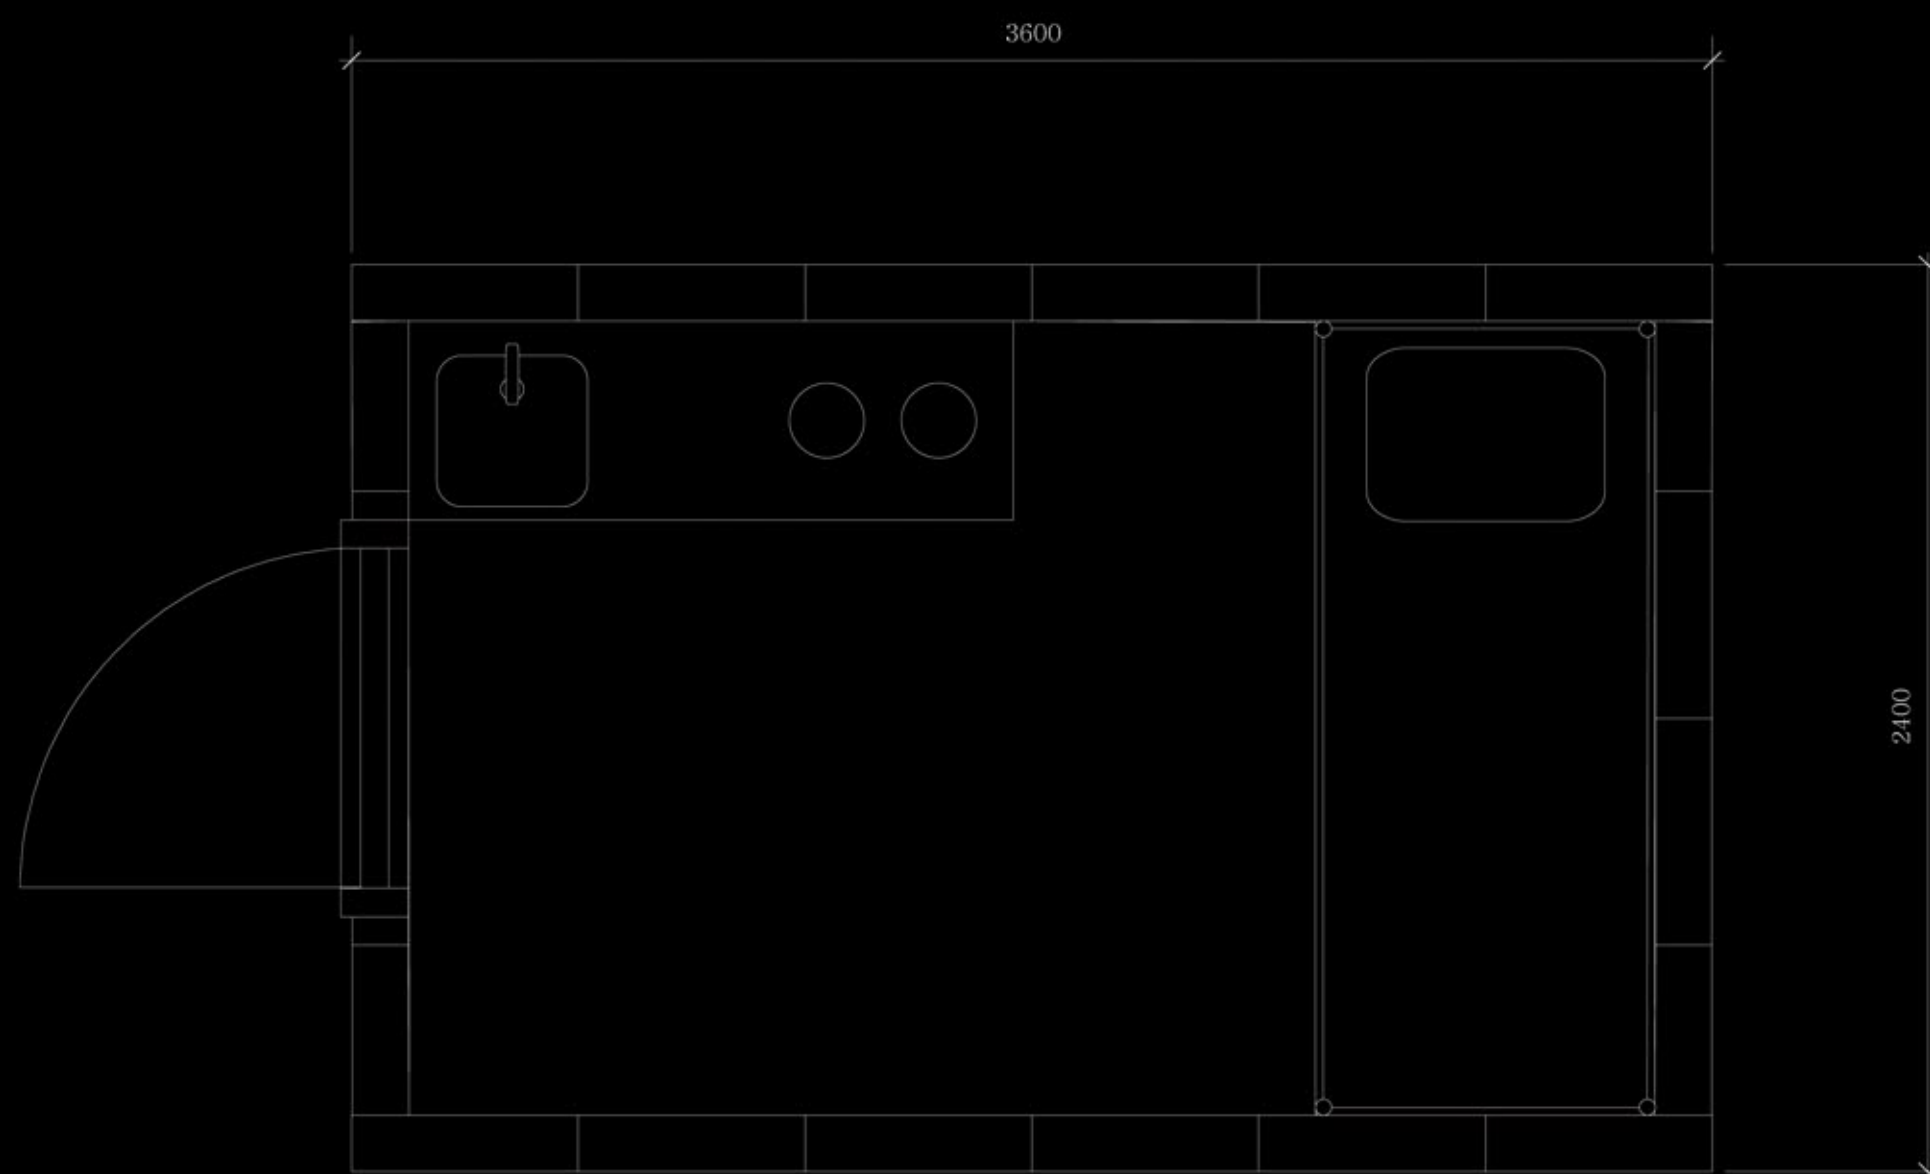

SHADED SHELTER

42545545

SHADED SHELTER is a small semi-permanent housing unit built for refugees who are forced to stay away from home for a long term. SHADED SHELTER should generate the feeling of a temporary home instead of the fear of being chased after. The units are equipped with a small kitchen, a stacking bed, a water purifying device and a solar panel; the very essence of a home.

SHADED SHELTER is made from pre-fab Troldekt plates in a dimension of H2300mm x W600mm covered with local materials such as clay, loam, or even droppings. This makes an excellent isolation and very strong building shell were a simple roof can easily be fitted on. SHADED SHELTER can easily be adjusted to larger families simply by adding more panels to the outer layer. SHADED SHELTER is temporary in a way that after each monsoon the outer layer (clay or loam) needs to be repaired or replaced depending on the damage caused by severe rainfall.